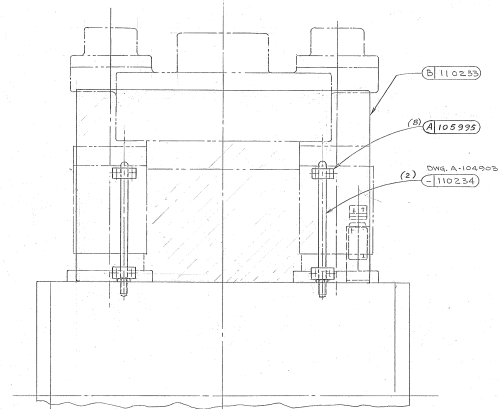

REAR VIEW
OF PRESS

UNLESS OTHERWISE SPECIFIED	IN.	
FINISH	SEE DIMENSIONS	
TOLERANCE	FRACTIONS	± .001
ANGLES	45°	± .001
RAD	60°	± .001
MAX	90°	± .001
KEYS	90°	± .001
UNLESS OTHERWISE SPECIFIED	FIN.	79870-73
DATE	11/02/27