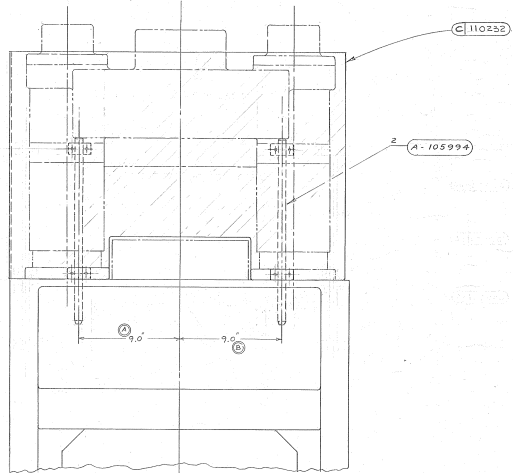

FRONT VIEW
OF PRESS