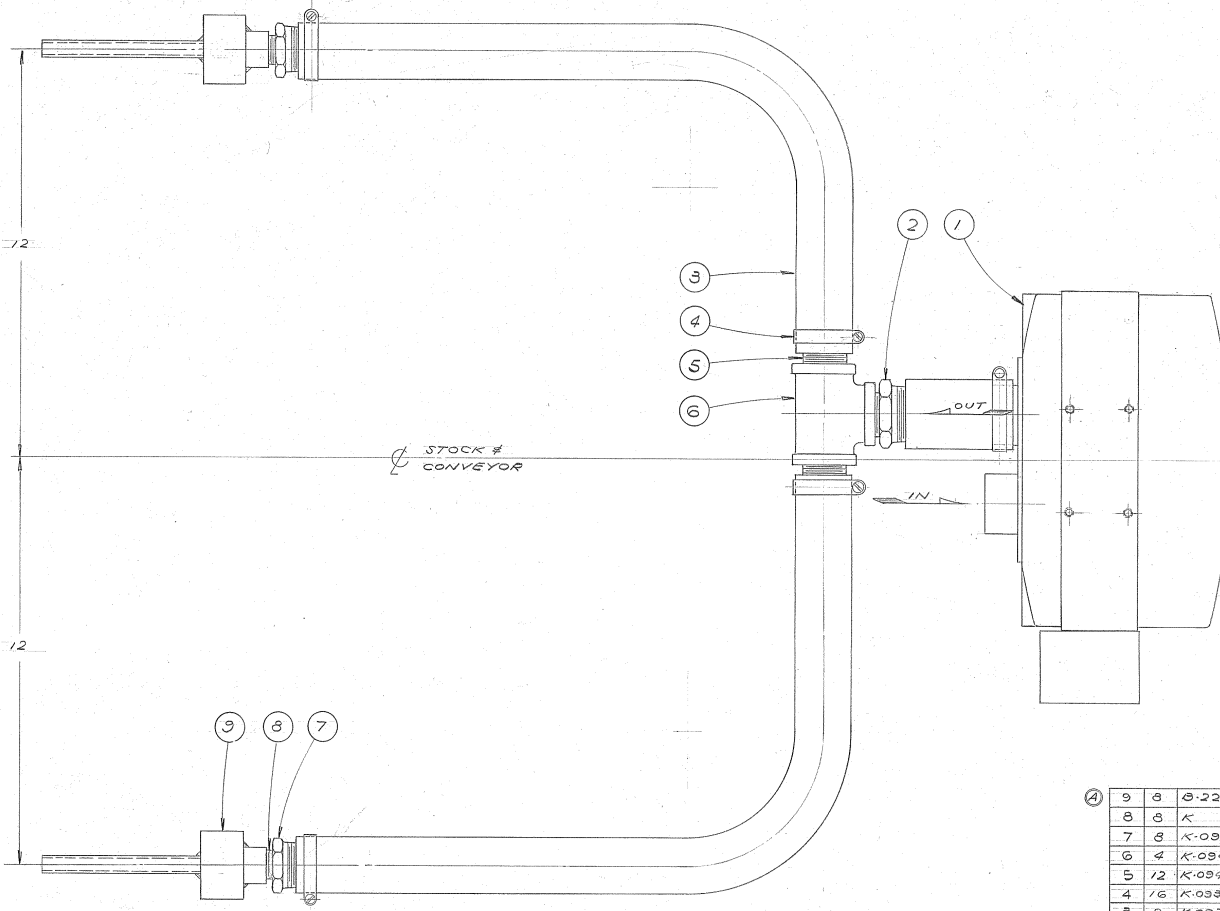

PANEL		MICROFILMED	
Loc		C-221983	
REVISIONS			
DATE	BY	WAR	INT
5/2/85	A	B-227382	75

ITEM	REQD	PART NO	DESCRIPTION
9	8	8-221973	MANIFOLD-BLOWER
8	8	K	NIPPLE-CLOSE 1/2 PIPE
7	8	K-094233	REDUCER-1"x 1/2 PIPE
6	4	K-094231	TEE-1" PIPE
5	12	K-094232	NIPPLE-CLOSE-1" PIPE
4	16	K-033099	CLAMP-HOSE 6GAGES SIZE 24
3	2	K-033876	HOSE-1/4"x 3/8" K14 "1/2" AP
2	4	K-094235	REDUCER-1 1/4" PIPE
1	4	K-	BLOWER-ROTRON #522891-086333 W/ADAPTER