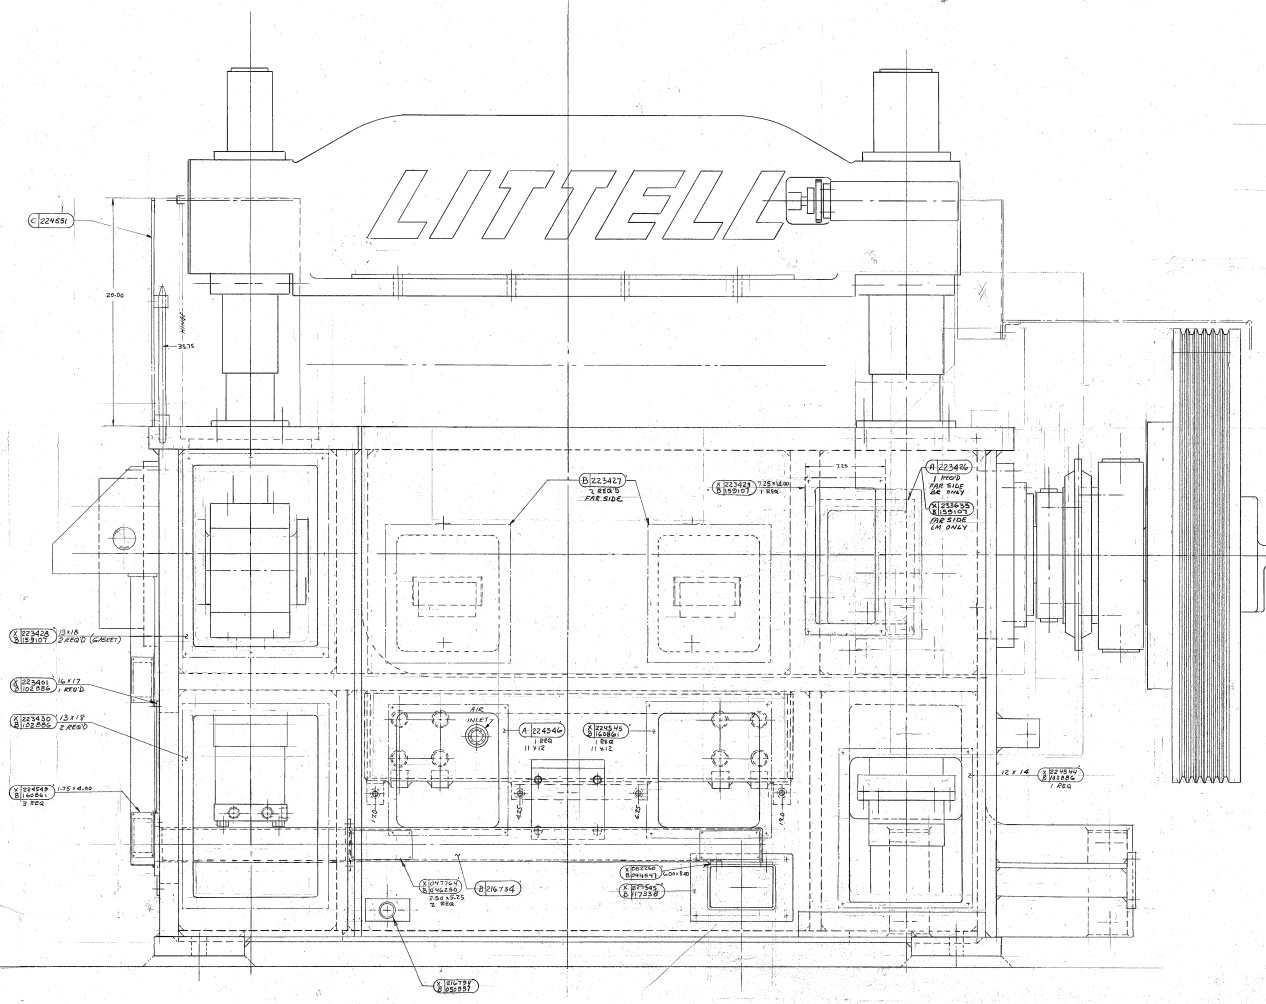

LITTELL

SHEET 4 OF 4 SHEETS MIDPOINT SEP 1987	FROM LOCATED <b>D-216701</b>
SECTION SIZE 11" x 17" PREPARED BY REVISIONS IN SHEET	LITTELL 0-21-84 25" x 17" DLE LAYOUT - COVERS SHEAR (R 10 L) MODEL 2 8" x 8" 88133-84 216701 4